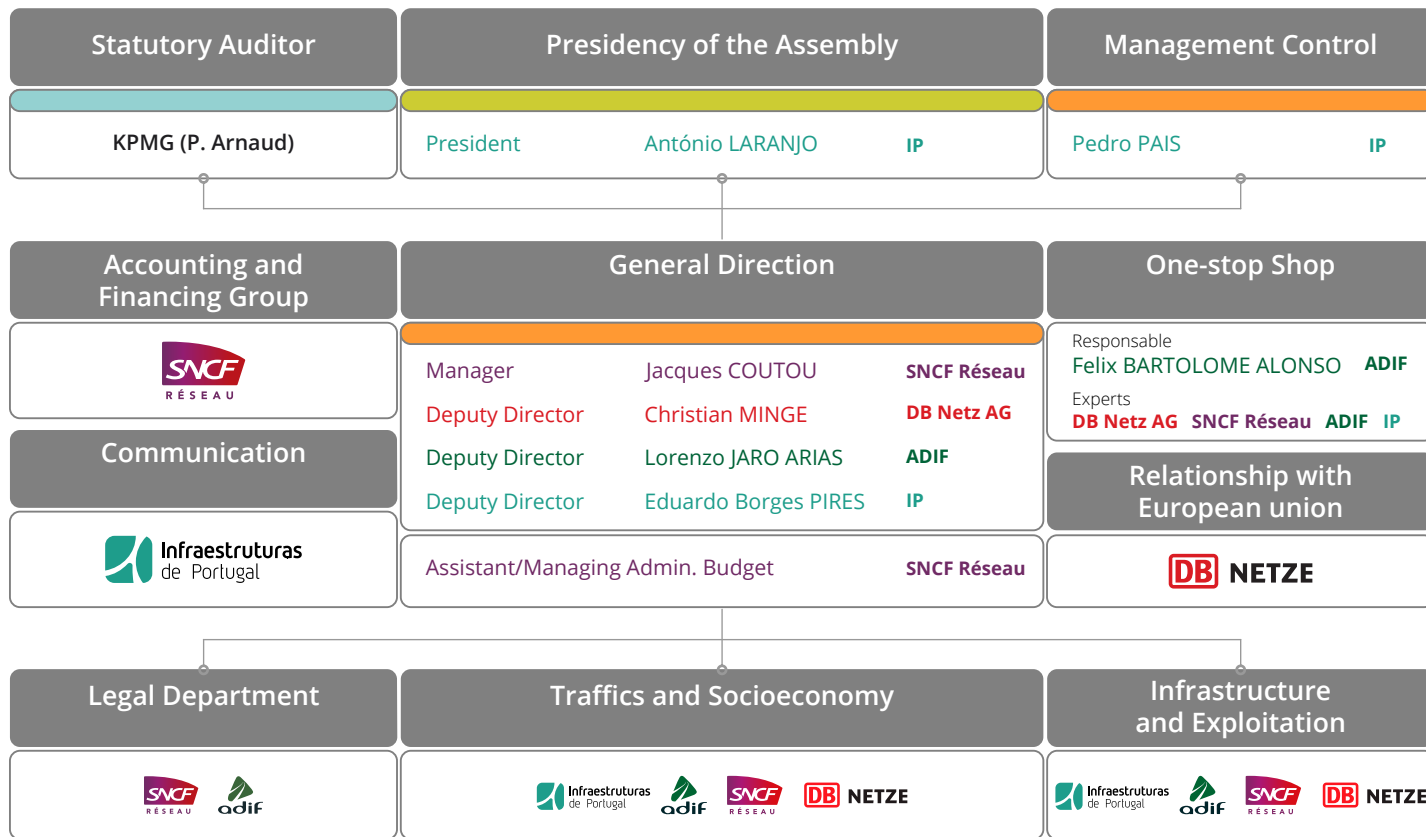

ATLANTIC CORRIDOR FLOW CHART

LEGEND

HEADQUARTERS
Paris

OSS Corridor
Madrid

DB Netz AG representative
SNCF Réseau representative
ADIF representative
IP representative
External representative

Person designated in the statues of the European Economic Interest Group EEIG-CFM4
 Person appointed by the Assembly upon proposal of the members
 Person appointed by the Assembly upon proposal of the Manager
 Persons acting on behalf of the European Economic Interest Group EEIG-CFM4